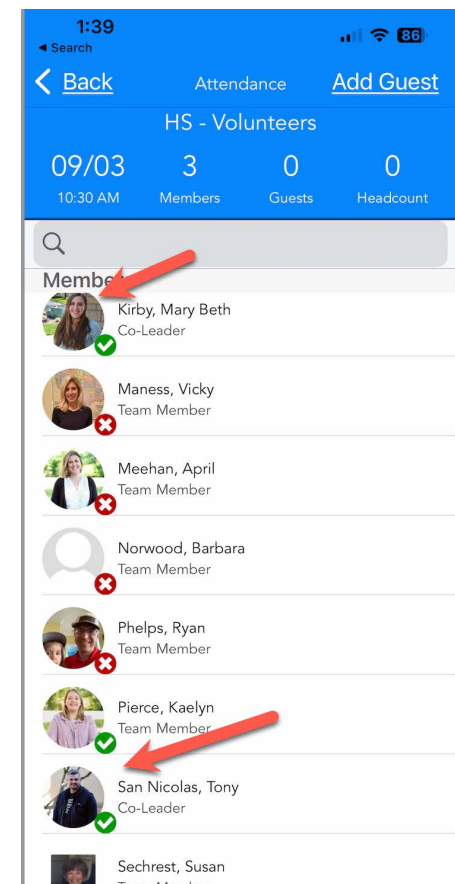

# WESTOVER CHURCH APP

CLICK YOUR  
PROFILE WHEN APP  
IS OPEN

SELECT THE  
ATTENDANCE TAB

CHOOSE GROUP  
AND CURRENT  
MEETING TIME

SELECT EACH  
MEMBER THAT IS  
PRESENT