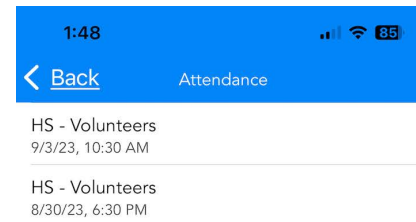

# WESTOVER CHURCH APP

CLICK YOUR  
PROFILE WHEN APP  
IS OPEN

SELECT THE  
ATTENDANCE TAB

CHOOSE GROUP  
AND CURRENT  
MEETING TIME

SELECT EACH  
MEMBER THAT IS  
PRESENT