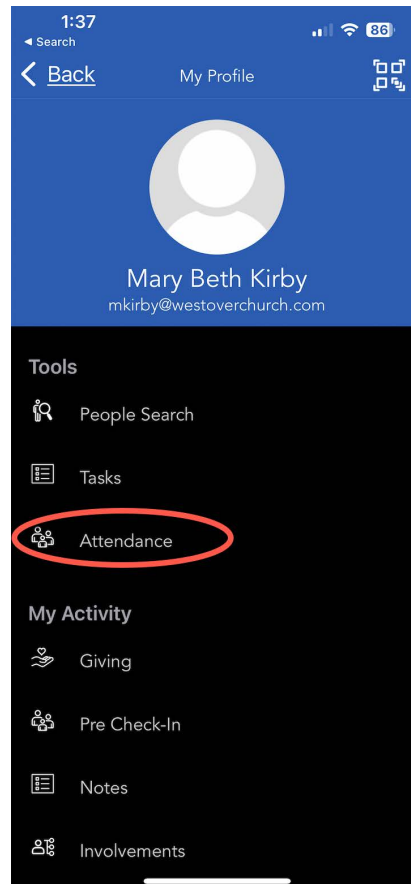

# WESTOVER CHURCH APP

CLICK YOUR  
PROFILE WHEN APP  
IS OPEN

SELECT THE  
ATTENDANCE TAB

CHOOSE GROUP  
AND CURRENT  
MEETING TIME

SELECT EACH  
MEMBER THAT IS  
PRESENT