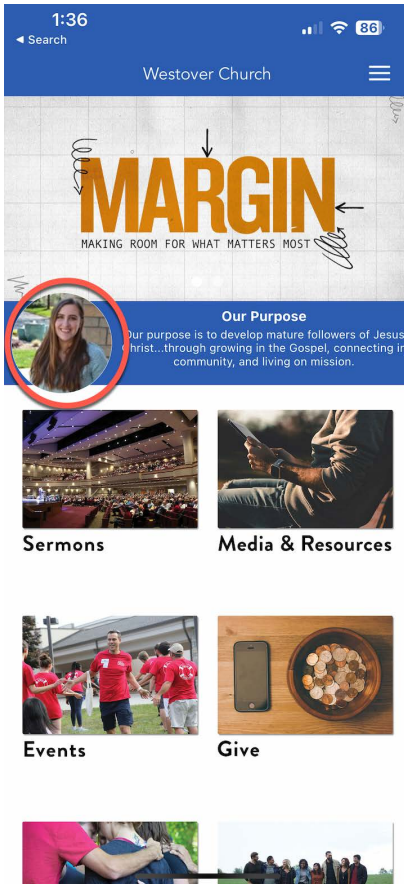

# WESTOVER CHURCH APP

CLICK YOUR  
PROFILE WHEN APP  
IS OPEN

SELECT THE  
ATTENDANCE TAB

CHOOSE GROUP  
AND CURRENT  
MEETING TIME

SELECT EACH  
MEMBER THAT IS  
PRESENT